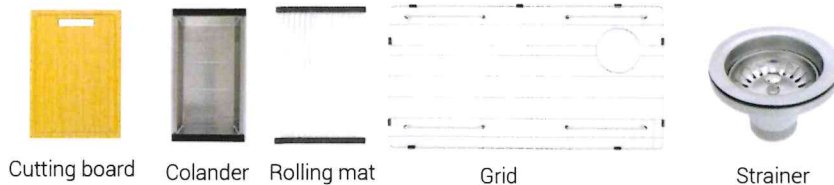

KEYSTONE

16 Gauge Handcrafted Workstation Sink

Cutting board

Colander

Rolling mat

Grid

Strainer

HAZEL @ \$499

SINWS-16-SINBWL-3319

Outside 33" x 19" • Inside - 31" x 16" | Depth - 10" • Minimum Cabinet 36"
Includes Cutting board/Colander/Rolling mat/Grid/Strainer

16 Gauge Handcrafted Sink

- Individually hand-crafted by skilled artisans.
- 16-gauge stainless steel for maximum durability (lower gauge indicates thicker steel).
- Luxurious, finely-tuned brushed steel finish.
- Sharp inside corners accentuate the contemporary look.
- Super premium sound-shielding pads and coating for maximum thermal and noise insulation.
- Extra-deep basin fits your largest cookware and utensils with ease.
- Fully compatible with standard kitchen sink plumbing.
- Limited lifetime warranty.

LINDA @ \$225

SIN-16-SINBWL-WEL-2318

Outside - 23" x 18" • Inside - 21" x 16"
Depth - 10" • Minimum Cabinet - 27"
Matching Grid Available

COOPER @ \$295

SIN-16-SINBWL-WEL-3219

Outside - 32" x 19" • Inside - 30" x 17"
Depth - 10" • Minimum Cabinet - 36"
1 Strainer and Grid included