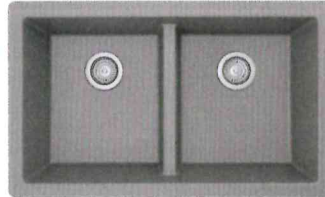

BACHELOR @ \$395

SIN-QZ-STRSINBWL-3119-BLK
Outside - 31¼" x 19¾"
Inside - 29" x 16¾"
Depth - 9"
Minimum Cabinet - 36"

BACHELOR @ \$395

SIN-QZ-STRSINBWL-3119-GRY
Outside - 31¼" x 19¾"
Inside - 29" x 16¾"
Depth - 9"
Minimum Cabinet - 36"

BACHELOR @ \$395

SIN-QZ-STRSINBWL-3119-WHT
Outside - 31¼" x 19¾"
Inside - 29" x 16¾"
Depth - 9"
Minimum Cabinet - 36"

HOOD @ \$395

SIN-QZ-STRDBLBWL-5050-3319-BLK
Outside - 32" x 19½"
Left Inside - 14¼" x 16¾"
Right Inside - 14¼" x 16¾"
Depth - 9"/9"
Minimum Cabinet - 36"