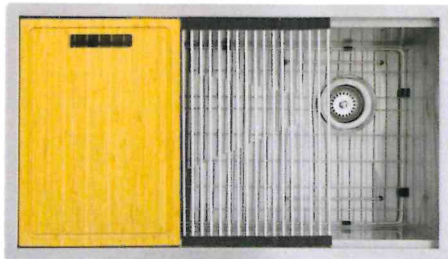

KEYSTONE

16 Gauge Handcrafted Workstation Sink

Cutting board

Colander

Rolling mat

Grid

Strainer

HAZEL @ \$499