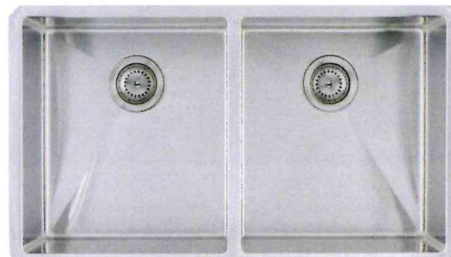

SINWS-16-SINBWL-3319

Outside 33" x 19" • Inside - 31" x 16" | Depth - 10" • Minimum Cabinet 36"
Includes Cutting board/Colander/Rolling mat/Grid/Strainer

16 Gauge Handcrafted Sink

- Individually hand-crafted by skilled artisans.
- 16-gauge stainless steel for maximum durability (lower gauge indicates thicker steel).
- Luxurious, finely-tuned brushed steel finish.
- Sharp inside corners accentuate the contemporary look.
- Super premium sound-shielding pads and coating for maximum thermal and noise insulation.
- Extra-deep basin fits your largest cookware and utensils with ease.
- Fully compatible with standard kitchen sink plumbing.
- Limited lifetime warranty.

LINDA @ \$225

SIN-16-SINBWL-WEL-2318

Outside - 23" x 18" • Inside - 21" x 16"
Depth - 10" • Minimum Cabinet - 27"
Matching Grid Available

COOPER @ \$295

SIN-16-SINBWL-WEL-3219

Outside - 32" x 19" • Inside - 30" x 17"
Depth - 10" • Minimum Cabinet - 36"
1 Strainer and Grid included

VICKY @ \$349

SIN-16-DBLBWL-WEL-5050-3219

Outside - 32" x 19" • Inside - 14½" x 17"
Depth - 10" • Minimum Cabinet - 36"
Matching Grid Available

Fireclay Farmhouse Sink

BELLA @ \$495

SIN-POR-USBWH-3020FSAF

Outside - 30" x 19¾" • Inside - 29¼" x 18¾"
Depth - 8½" • Minimum Cabinet - 36"

Family Friendly - non-porous surface does not harbor bacteria, and the thick construction provides superior sound absorption when using the sink

Matte Black

RAINIER @ \$395

SIN-QZ-STRSINBWL-2418-BLK
Outside - 24¼" x 18¼"
Inside - 21¾" x 15¾"
Depth - 8½"
Minimum Cabinet - 27"